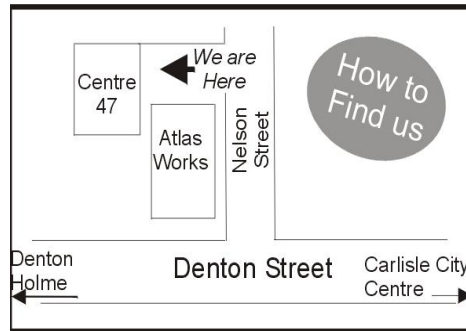

We are pleased to offer a catering service for parties and other events.

Please contact us to discuss your requirements.

Impact Housing Association  
47, Nelson Street, Carlisle  
CA2 5NE